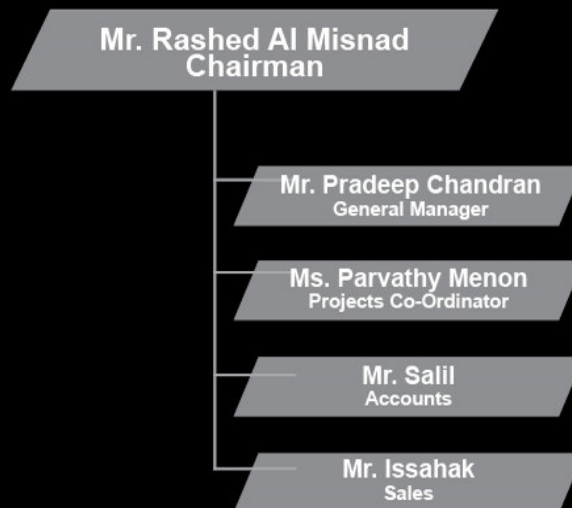

DELUXE TRADING & SERVICES W.L.L

Building Materials Division

A pioneer in trading of industrial, hospital and oil field chemicals, our activities were diversified in 2008 into the import of plumbing materials and luxury bathroom fittings from Europe and the USA.

Ours is a dynamic company with a goal to provide the most diverse selections in bathroom fittings and plumbing materials, adaptable to the growing needs of our customers. We have successfully completed various high net worth residential and commercial projects. As a single source supplier for a wide variety of items, Deluxe helps reduce the purchase price and administration costs.

We have invested in tie-ups and representations with various international brands that address the unique needs and demands of LEED certification, or equal. Our aim is to be an industry leader, working to improve our business, to suit local and global norms for sustainable development.