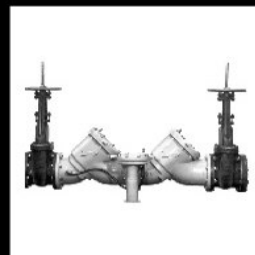

WATTS (USA)